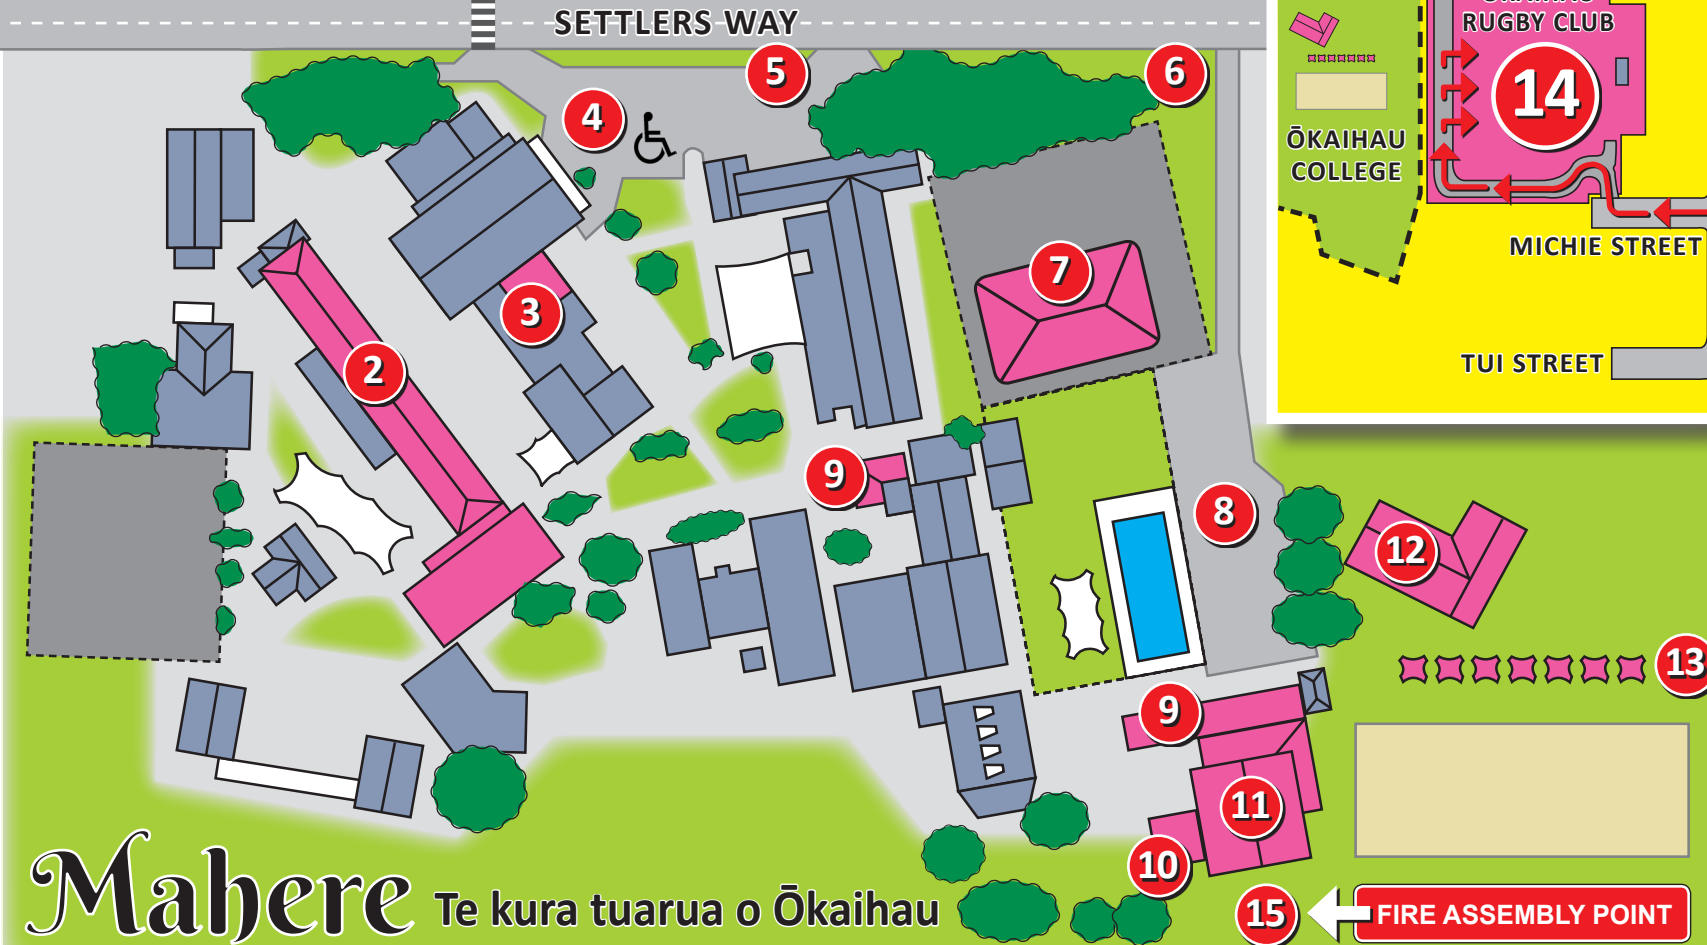

ŌKAIHAU PRIMARY SCHOOL

1. Bus drop off and pick up point
2. Holding bays L Block
3. Administration/reception EFTPOS
4. Disabled parking
5. Gate 2
6. Gate 1
7. Stage 2 Marquee on the tennis courts
8. Hato Hone St John
9. Toilets
10. Lost property G1
11. Stage 1 Gymnasium
12. Marae
13. Stalls
14. Car parking
15. Fire assembly point

Tāone o Ōkaihau

14

To access parking travel along Settlers Way to Lawn Street, then Michie Street to the Ōkaihau Rugby Club (as per above map)

FIRE ASSEMBLY POINT

Mahere

Te kura tuarua o Ōkaihau