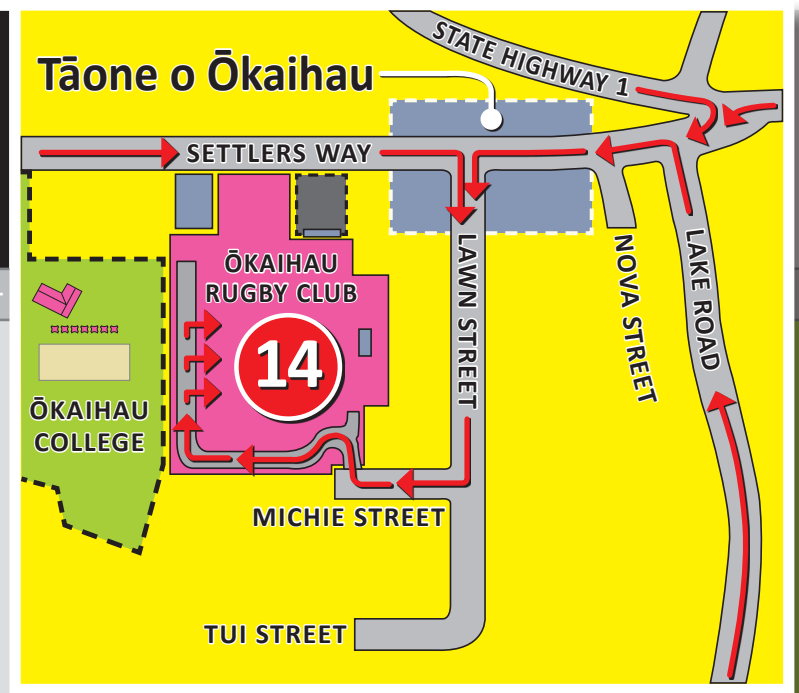

ŌKAIHAU PRIMARY SCHOOL

1. Bus drop off and pick up point
2. Holding bays L Block
3. Administration/reception EFTPOS
4. Disabled parking
5. Gate 2
6. Gate 1
7. Stage 2 Marquee on the tennis courts
8. Hato Hone St John
9. Toilets
10. Lost property G1
11. Stage 1 Gymnasium
12. Marae
13. Stalls
14. Car parking
15. Fire assembly point

Tāone o Ōkaihau

14

To access parking travel along Settlers Way to Lawn Street, then Michie Street to the Ōkaihau Rugby Club (as per above map)

FIRE ASSEMBLY POINT

Mahere

Te kura tuarua o Ōkaihau